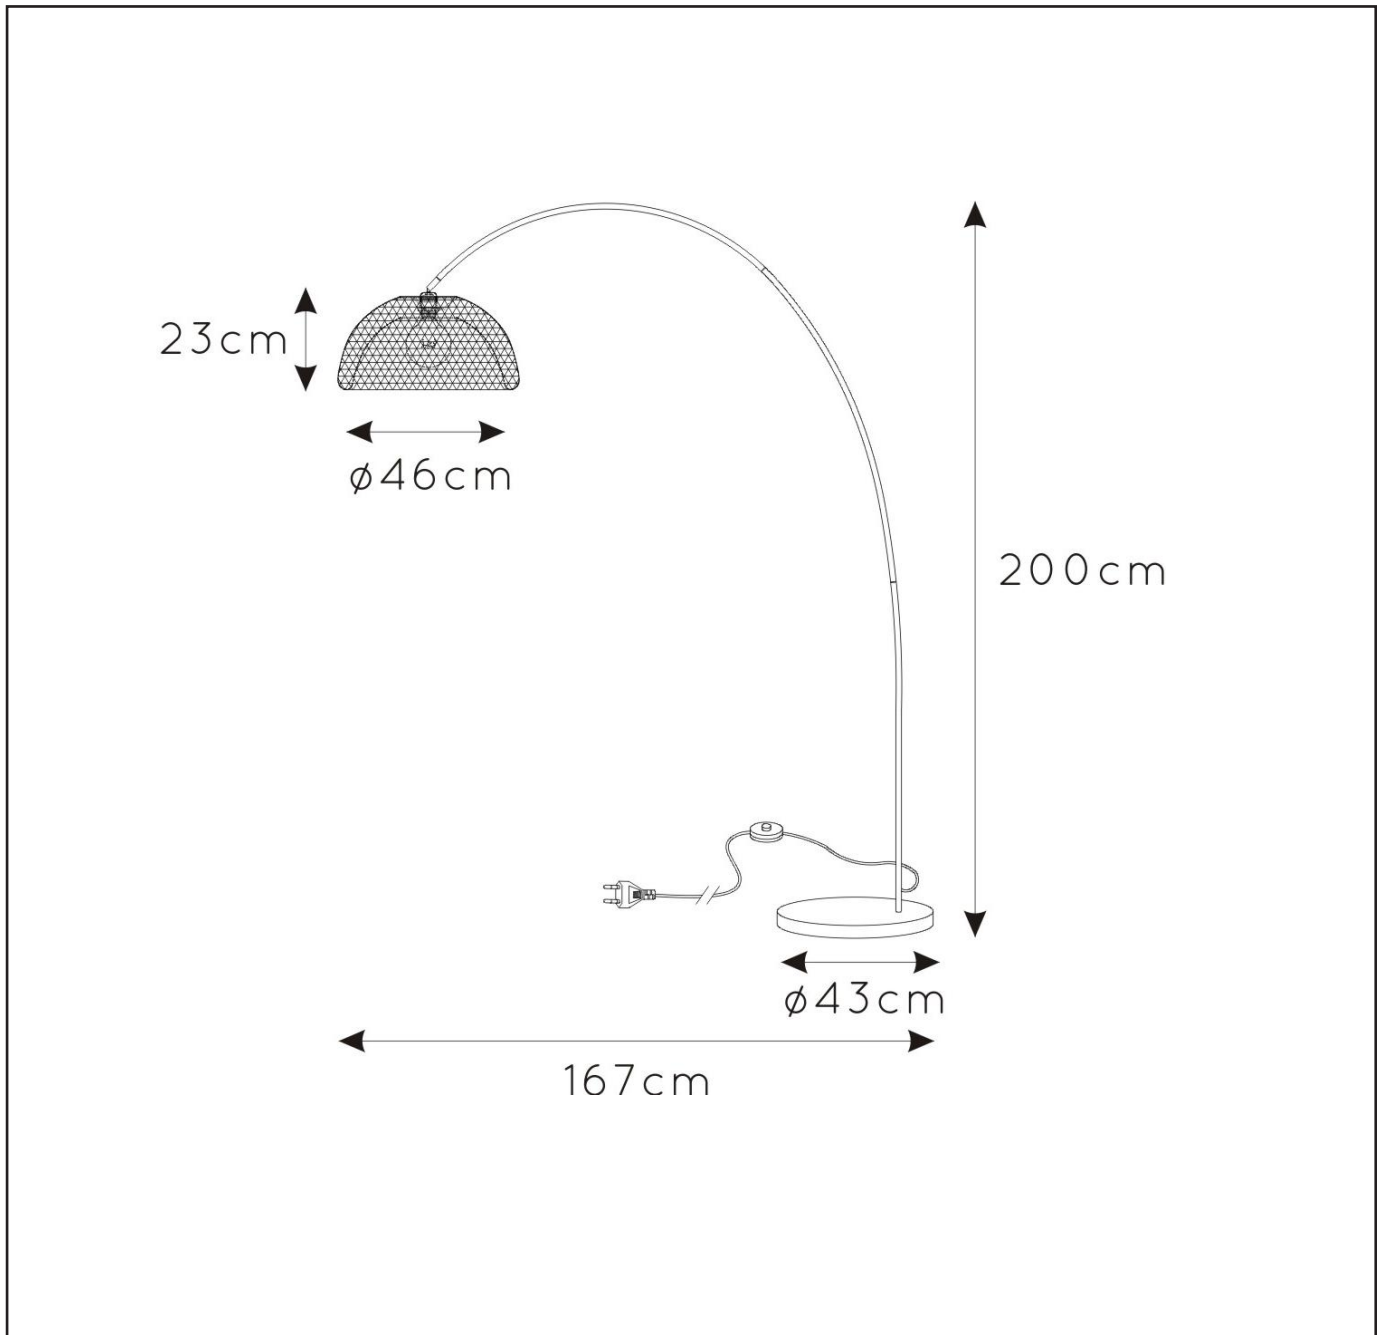

RECOMMENDED
LUCIDE LIGHT
SOURCE

49033/05/65
Light source dimmable : Yes
Light source incl. : No

General

Dimensions LxWxH : 167cm x 46cm x 200 cm
Height minimum : cm
Height maximum : 200 cm
Dimensions shade LxWxH : Ø46cm x 23 cm
Main material : Steel+marble
Ceiling rose material :
Color : Matt black
Style : Modern
Shape : As shown
Weight : 0.8/14.1kg
Warranty : 2 years

Product specifications

Dimmable : No
Light direction :
Adjustable in height : No
Directional : No
Cable : Yes, Cable on product
Cable length : 200cm
Sensor : Without Sensor
Control : On/off Switch In The Cord
IP-Class : 20
Electric class : 2
Light source including ? : No
Lamp socket : E27
Light source number : 1
Power requirements : 220-240V~50Hz
Bulb type & maximum wattage : E27 max.60W

For more specifications of this product please visit

www.lucide.com

LUCIDE

TECHNICAL DRAWING & DIMENSIONS

MESH

item number : 30773/01/30

EAN code : 5411212302519

For more specifications, dimensions please visit